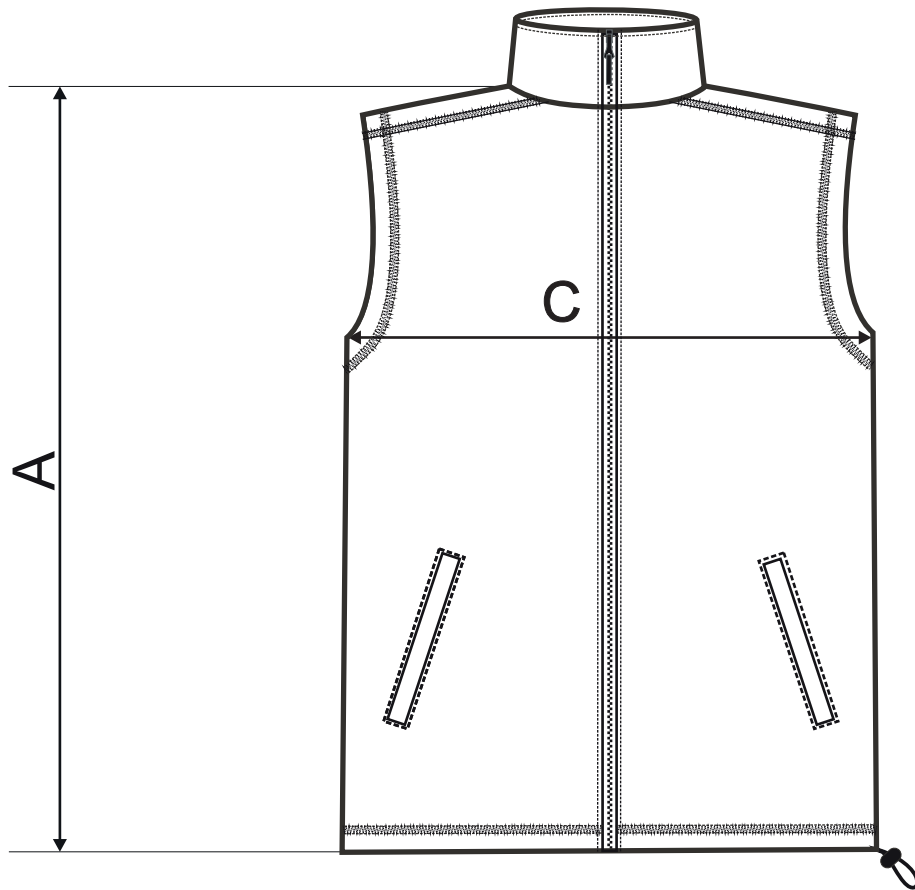

▶ NEXT 518

♀ Fleece

size [cm]	XS	S	M	L	XL	2XL	3XL	4XL
A	63	65	67	69	71	73	75	77
C	44	48	52	56	60	66	71	77

All size specifications listed are in cm. Accepted tolerance of up to +/- 5%.

STANDARD
100
PG020 140670
OETI